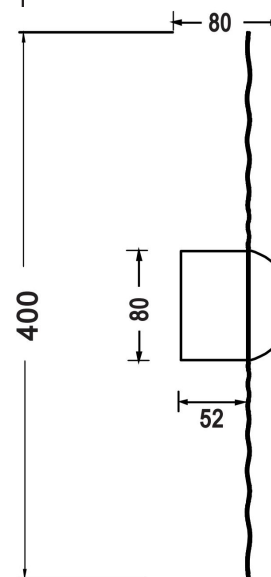

# Instruction

MOD400WL-L5KH2.7K

MAX 6W  
100 Lumen

Model: MOD400WL-L5KH2.7K

Collection: Modern

Series: Nami

Wall Lamps

This product contains a light source of the energy efficiency class G