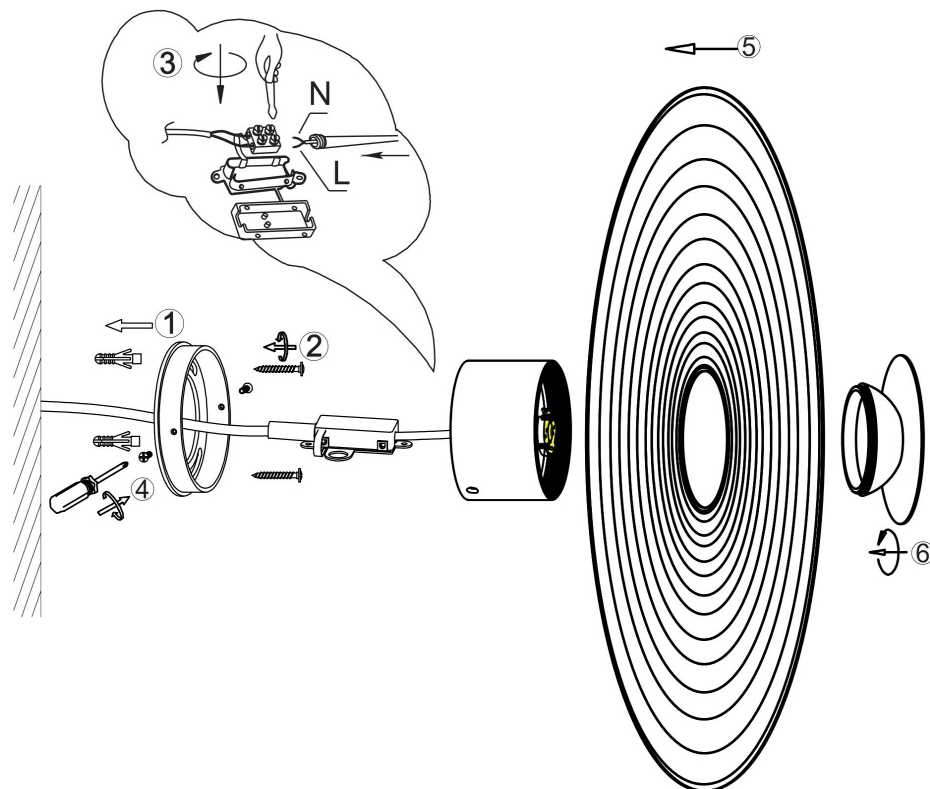

# Instruction

MOD400WL-L5KH2.7K

MAX 6W  
100 Lumen

Model: MOD400WL-L5KH2.7K

Collection: Modern

Series: Nami

Wall Lamps

This product contains a light source of the energy efficiency class G